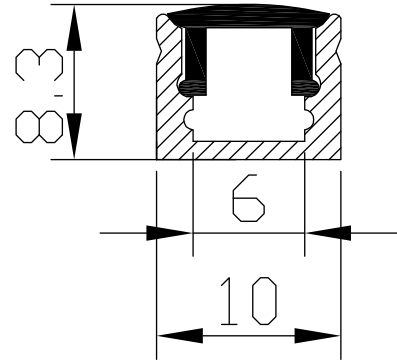

## Features:

1. Model: HL-BAPL002S
2. Material: AL6063+PMMA
3. Surface: Anodized/Painting
4. Lighting source width: 6mm
5. Length: 4m/max
6. Installation: For cupboard / hotel / supermarket / corridor decoration application.

## Accessory:

End Cap

Aluminum Profile

Mounting Clip (metal)

Cover